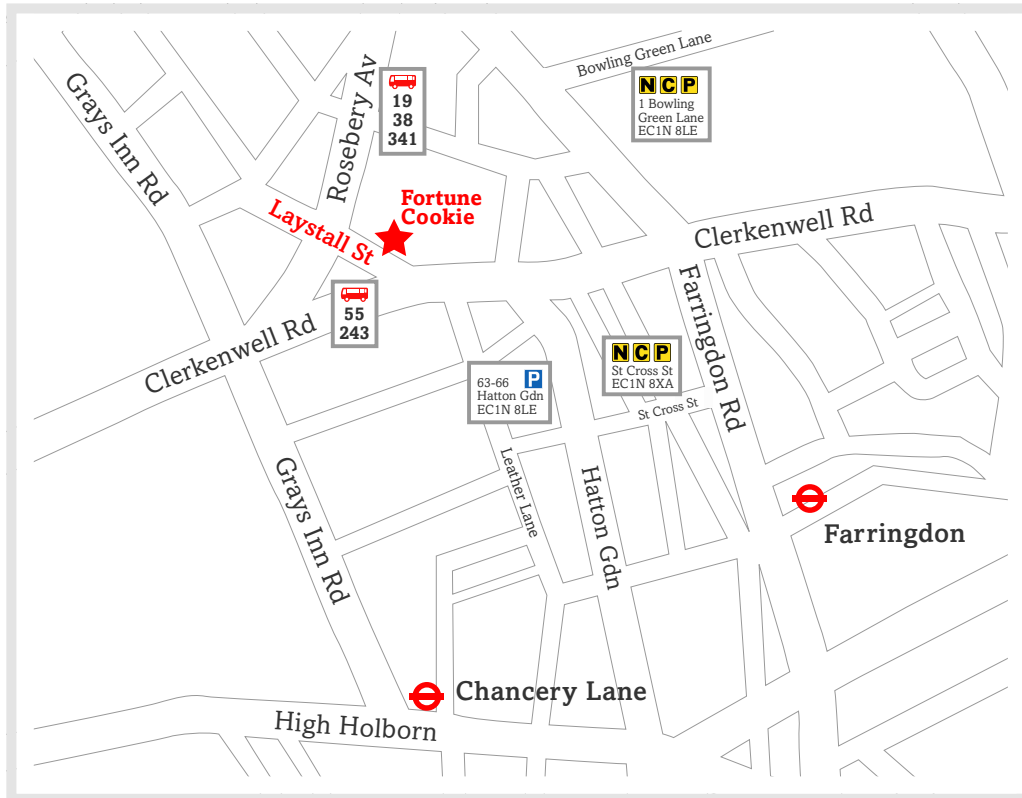

How to find us

How to get to our offices

From Chancery Lane Tube (Central Line):

Take Exit 2 onto Gray's Inn Road. After two minutes walk, turn right (at Pret A Manger) onto Clerkenwell Road. Laystall Street is the second road on the left.

From Farringdon Tube (Circle, Metropolitan, Hammersmith & City):

Turn right on exiting Farringdon station. Turn right again onto Farringdon Road. After two minutes walk, turn left onto Clerkenwell Road. Laystall Street is the third road on the right.

The 19 bus stop is on Rosebery Avenue just before the corner with Laystall Street. The 55 bus stop is on Clerkenwell Road, opposite Laystall Street.

Parking

There are car parks on St Cross Street, Hatton Garden and Bowling Green Lane.